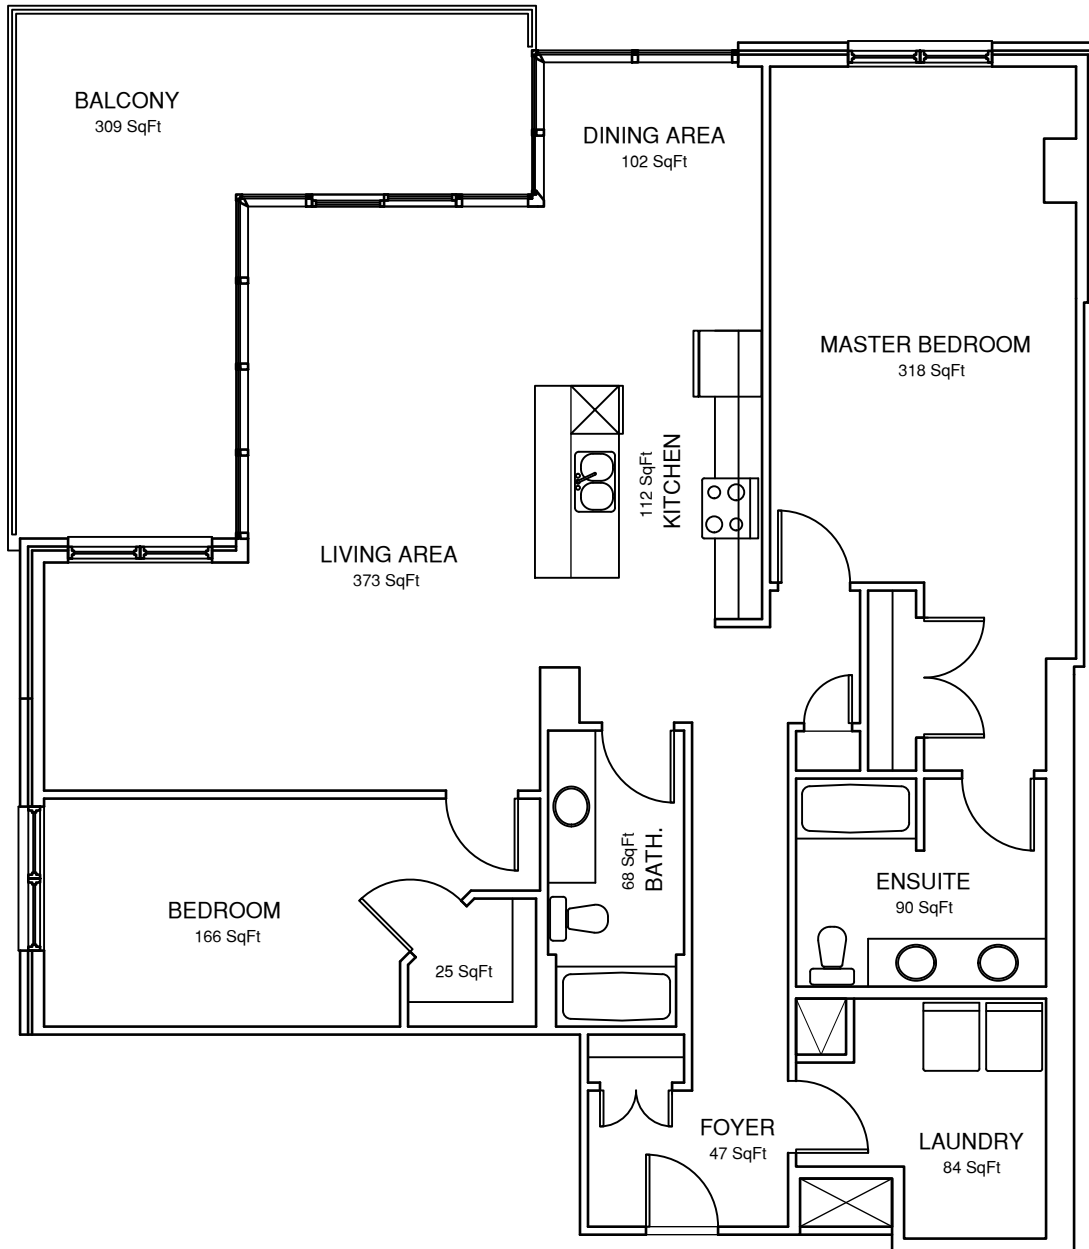

TYPICAL FLOOR PLATE
Harmony Square II
88 Hogan Court

Parking Lot / Lake

UNIT #01
2 BEDROOM + DEN

FLOOR PLAN B

UNIT: 1542 ft²
BALCONY: 304 ft²
TOTAL: 1846 ft²

ALL DIMENSIONS ARE APPROXIMATE.
ACTUAL (AS-BUILT) DIMENSIONS AND UNIT SPECIFICS MAY VARY.

**UNIT #02
2 BEDROOM**

FLOOR PLAN A

UNIT: 1615 ft²
 BALCONY: 309 ft²
 TOTAL: 2150 ft²

TYPICAL FLOOR

Parking Lot / Lake

ALL DIMENSIONS ARE APPROXIMATE.
 ACTUAL (AS-BUILT) DIMENSIONS AND UNIT SPECIFICS MAY VARY.

**UNIT #03
3 BEDROOM**

FLOOR PLAN C

UNIT: 1876 ft²
BALCONY: 178 ft²
TOTAL: 2054 ft²

ALL DIMENSIONS ARE APPROXIMATE.
ACTUAL (AS-BUILT) DIMENSIONS AND UNIT SPECIFICS MAY VARY.

UNIT #04
1 BEDROOM + DEN

FLOOR PLAN F

UNIT: 1200 ft²
 BALCONY: 117 ft²
 TOTAL: 1317 ft²

ALL DIMENSIONS ARE APPROXIMATE.
 ACTUAL (AS-BUILT) DIMENSIONS AND UNIT SPECIFICS MAY VARY.

UNIT #05
2 BEDROOM + DEN

FLOOR PLAN D
 UNIT: 1581 ft²
 BALCONY: 161 ft²
 TOTAL: 1742 ft²