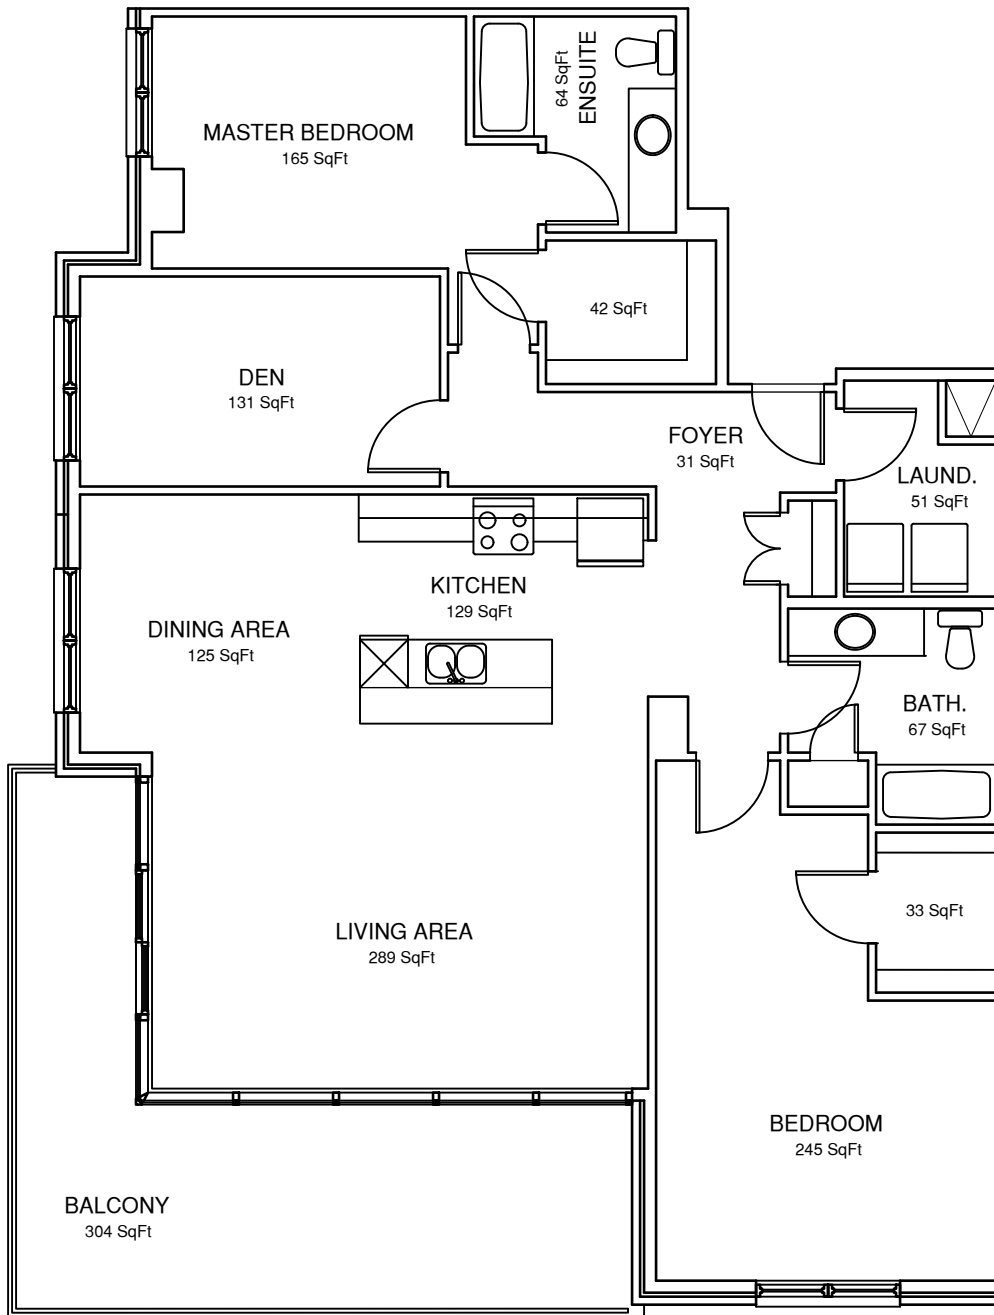

TYPICAL FLOOR PLATE
Harmony Square II
88 Hogan Court

Parking Lot / Lake

UNIT #01
2 BEDROOM + DEN

FLOOR PLAN B

UNIT: 1542 ft²
BALCONY: 304 ft²
TOTAL: 1846 ft²

ALL DIMENSIONS ARE APPROXIMATE.
ACTUAL (AS-BUILT) DIMENSIONS AND UNIT SPECIFICS MAY VARY.

**UNIT #02
2 BEDROOM**

FLOOR PLAN A

UNIT: 1615 ft²
 BALCONY: 309 ft²
 TOTAL: 2150 ft²

TYPICAL FLOOR

Parking Lot / Lake

ALL DIMENSIONS ARE APPROXIMATE.
 ACTUAL (AS-BUILT) DIMENSIONS AND UNIT SPECIFICS MAY VARY.

**UNIT #03
3 BEDROOM**

FLOOR PLAN C

UNIT: 1876 ft²
BALCONY: 178 ft²
TOTAL: 2054 ft²

ALL DIMENSIONS ARE APPROXIMATE.
ACTUAL (AS-BUILT) DIMENSIONS AND UNIT SPECIFICS MAY VARY.

UNIT #04
1 BEDROOM + DEN

FLOOR PLAN F

UNIT: 1200 ft²
 BALCONY: 117 ft²
 TOTAL: 1317 ft²

ALL DIMENSIONS ARE APPROXIMATE.
 ACTUAL (AS-BUILT) DIMENSIONS AND UNIT SPECIFICS MAY VARY.

UNIT #05
2 BEDROOM + DEN

FLOOR PLAN D
 UNIT: 1581 ft²
 BALCONY: 161 ft²
 TOTAL: 1742 ft²