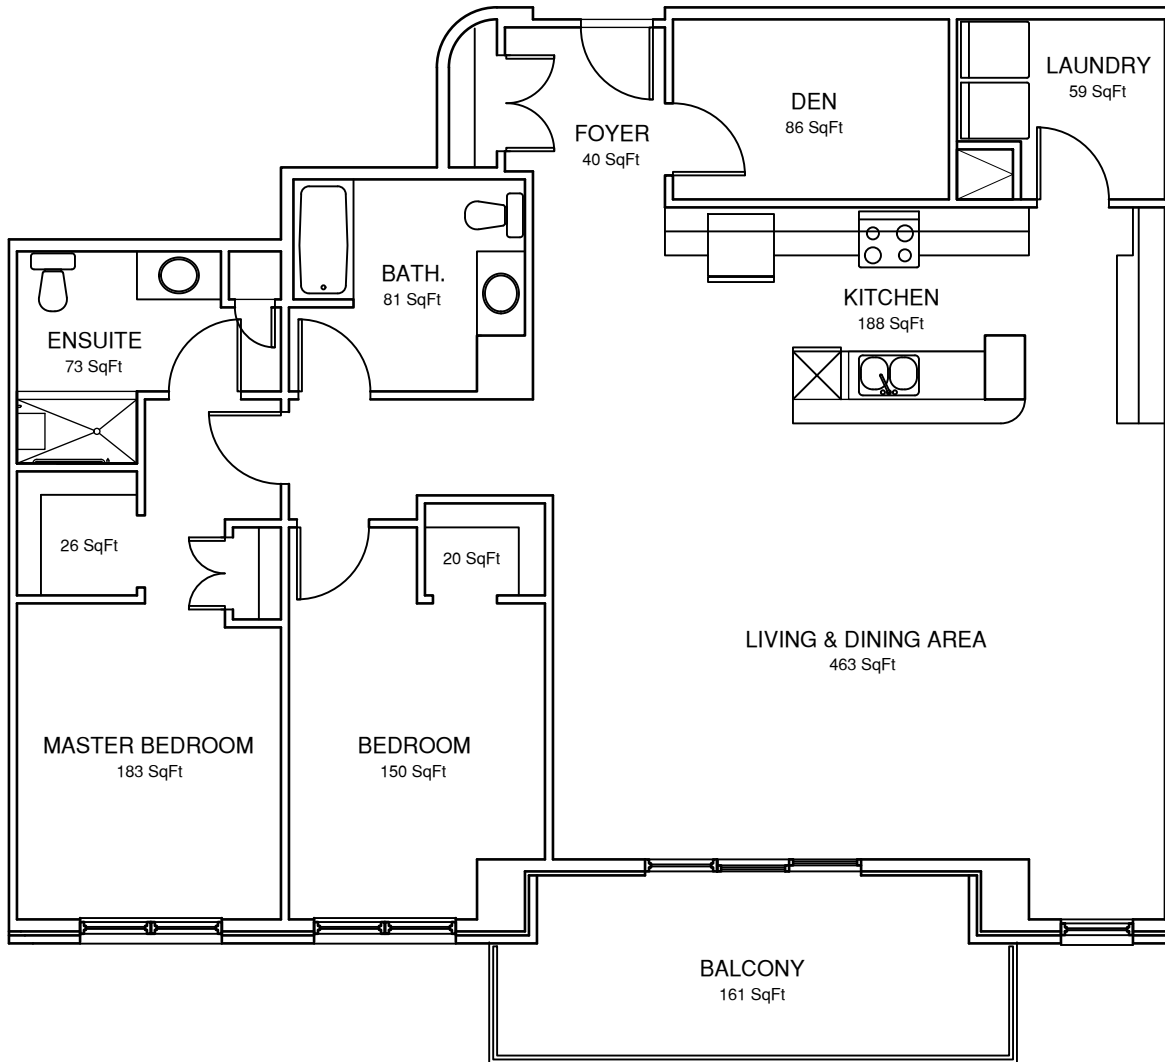

TYPICAL FLOOR PLATE
Harmony Square II
88 Hogan Court

Parking Lot / Lake

UNIT #01
2 BEDROOM + DEN

FLOOR PLAN B

UNIT: 1542 ft²
BALCONY: 304 ft²
TOTAL: 1846 ft²

ALL DIMENSIONS ARE APPROXIMATE.
ACTUAL (AS-BUILT) DIMENSIONS AND UNIT SPECIFICS MAY VARY.

**UNIT #02
2 BEDROOM**

FLOOR PLAN A

UNIT: 1615 ft²
 BALCONY: 309 ft²
 TOTAL: 2150 ft²

TYPICAL FLOOR

Parking Lot / Lake

ALL DIMENSIONS ARE APPROXIMATE.
 ACTUAL (AS-BUILT) DIMENSIONS AND UNIT SPECIFICS MAY VARY.

**UNIT #03
3 BEDROOM**

FLOOR PLAN C

UNIT: 1876 ft²
BALCONY: 178 ft²
TOTAL: 2054 ft²

ALL DIMENSIONS ARE APPROXIMATE.
ACTUAL (AS-BUILT) DIMENSIONS AND UNIT SPECIFICS MAY VARY.

UNIT #04
1 BEDROOM + DEN

FLOOR PLAN F

UNIT: 1200 ft²
 BALCONY: 117 ft²
 TOTAL: 1317 ft²

ALL DIMENSIONS ARE APPROXIMATE.
 ACTUAL (AS-BUILT) DIMENSIONS AND UNIT SPECIFICS MAY VARY.

UNIT #05
2 BEDROOM + DEN

FLOOR PLAN D
 UNIT: 1581 ft²
 BALCONY: 161 ft²
 TOTAL: 1742 ft²