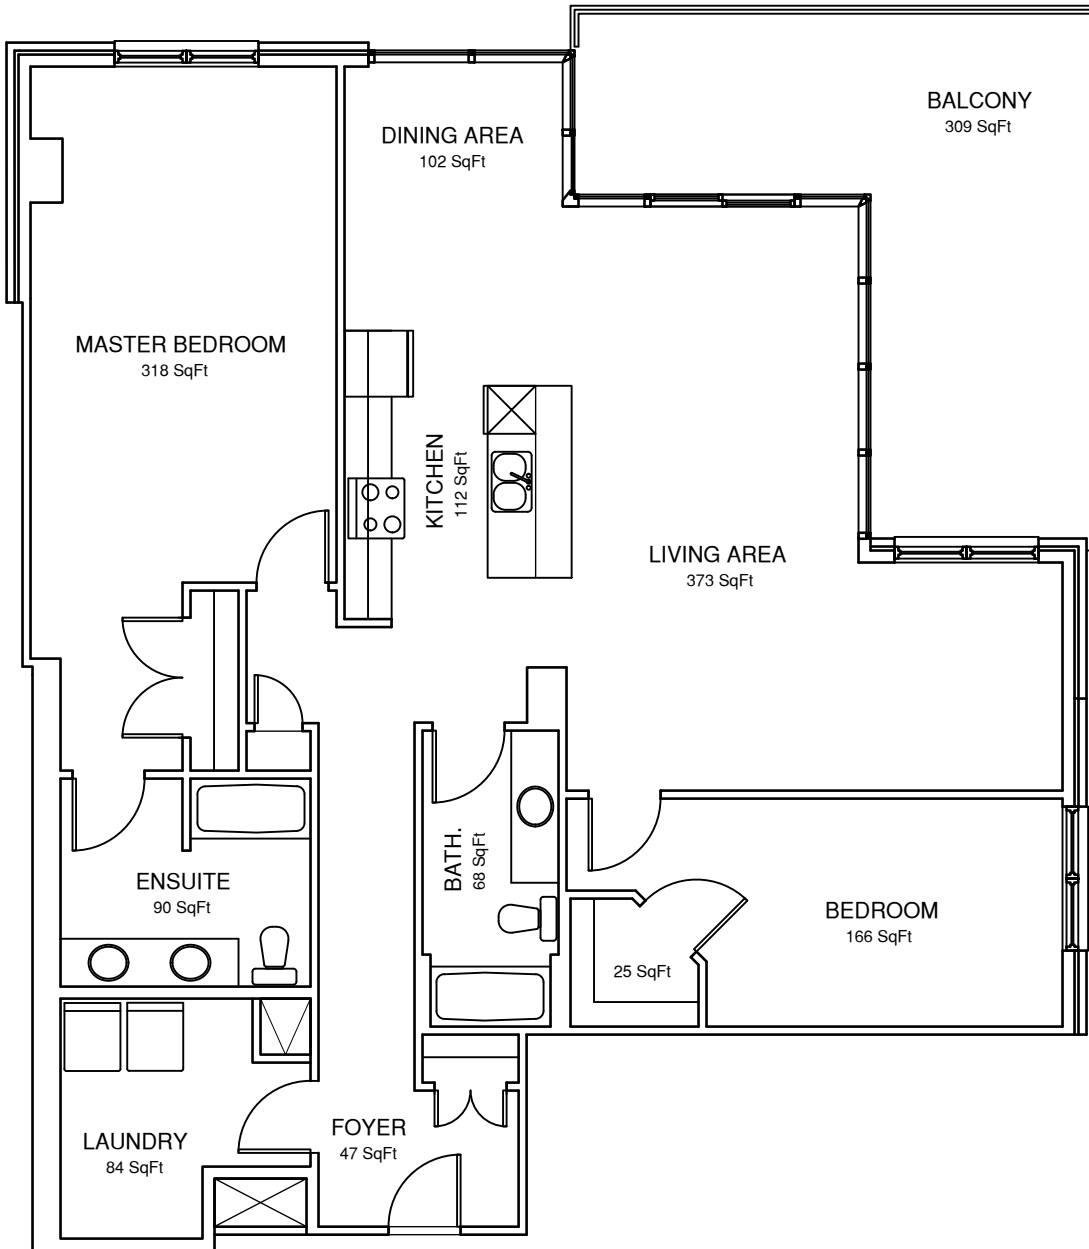

TYPICAL FLOOR PLATE
Harmony Square II
88 Hogan Court

Parking Lot / Lake

UNIT #01
2 BEDROOM + DEN

FLOOR PLAN B

UNIT: 1542 ft²
BALCONY: 304 ft²
TOTAL: 1846 ft²

ALL DIMENSIONS ARE APPROXIMATE.
ACTUAL (AS-BUILT) DIMENSIONS AND UNIT SPECIFICS MAY VARY.

UNIT: 1200 ft²
 BALCONY: 117 ft²
 TOTAL: 1317 ft²

ALL DIMENSIONS ARE APPROXIMATE.
 ACTUAL (AS-BUILT) DIMENSIONS AND UNIT SPECIFICS MAY VARY.

UNIT #05
2 BEDROOM + DEN

FLOOR PLAN D
 UNIT: 1581 ft²
 BALCONY: 161 ft²
 TOTAL: 1742 ft²

ALL DIMENSIONS ARE APPROXIMATE.
 ACTUAL (AS-BUILT) DIMENSIONS AND UNIT SPECIFICS MAY VARY.

**UNIT #06
2 BEDROOM**

FLOOR PLAN E

UNIT: 1335 ft²
 BALCONY: 283 ft²
 TOTAL: 1618 ft²

TYPICAL FLOOR

Parking Lot / Lake

ALL DIMENSIONS ARE APPROXIMATE.
 ACTUAL (AS-BUILT) DIMENSIONS AND UNIT SPECIFICS MAY VARY.

UNIT #07
2 BEDROOM + DEN

FLOOR PLAN B2
 UNIT: 1542 ft²
 BALCONY: 304 ft²
 TOTAL: 1846 ft²

ALL DIMENSIONS ARE APPROXIMATE.
 ACTUAL (AS-BUILT) DIMENSIONS AND UNIT SPECIFICS MAY VARY.