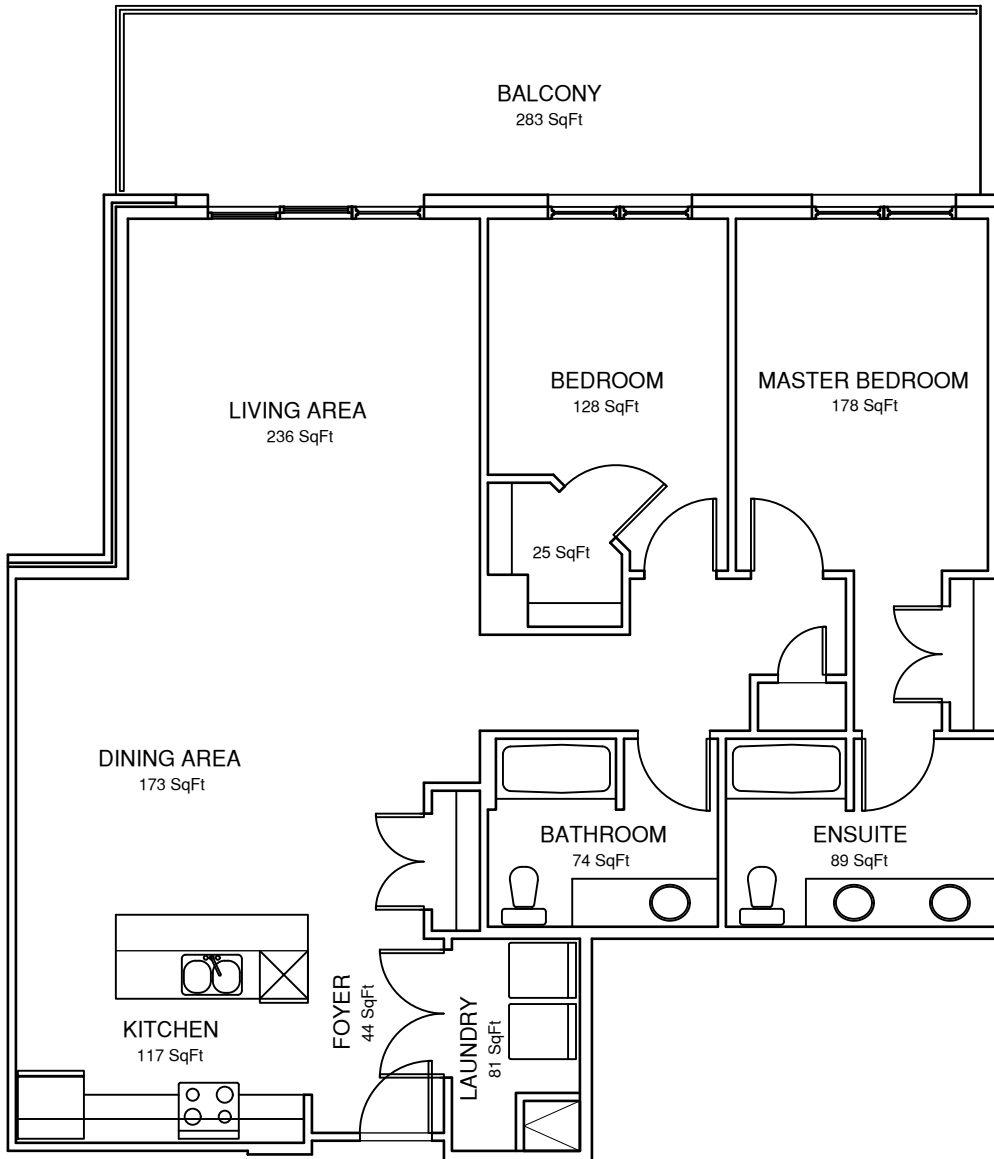

TYPICAL FLOOR PLATE
Harmony Square II
88 Hogan Court

Parking Lot / Lake

UNIT #01
2 BEDROOM + DEN

FLOOR PLAN B

UNIT: 1542 ft²
BALCONY: 304 ft²
TOTAL: 1846 ft²

ALL DIMENSIONS ARE APPROXIMATE.
ACTUAL (AS-BUILT) DIMENSIONS AND UNIT SPECIFICS MAY VARY.

UNIT: 1200 ft²
 BALCONY: 117 ft²
 TOTAL: 1317 ft²

ALL DIMENSIONS ARE APPROXIMATE.
 ACTUAL (AS-BUILT) DIMENSIONS AND UNIT SPECIFICS MAY VARY.

UNIT #05
2 BEDROOM + DEN

FLOOR PLAN D
 UNIT: 1581 ft²
 BALCONY: 161 ft²
 TOTAL: 1742 ft²

ALL DIMENSIONS ARE APPROXIMATE.
 ACTUAL (AS-BUILT) DIMENSIONS AND UNIT SPECIFICS MAY VARY.

**UNIT #06
2 BEDROOM**

FLOOR PLAN E

UNIT: 1335 ft²
 BALCONY: 283 ft²
 TOTAL: 1618 ft²

TYPICAL FLOOR

Parking Lot / Lake

ALL DIMENSIONS ARE APPROXIMATE.
 ACTUAL (AS-BUILT) DIMENSIONS AND UNIT SPECIFICS MAY VARY.

UNIT #07
2 BEDROOM + DEN

FLOOR PLAN B2
 UNIT: 1542 ft²
 BALCONY: 304 ft²
 TOTAL: 1846 ft²

ALL DIMENSIONS ARE APPROXIMATE.
 ACTUAL (AS-BUILT) DIMENSIONS AND UNIT SPECIFICS MAY VARY.