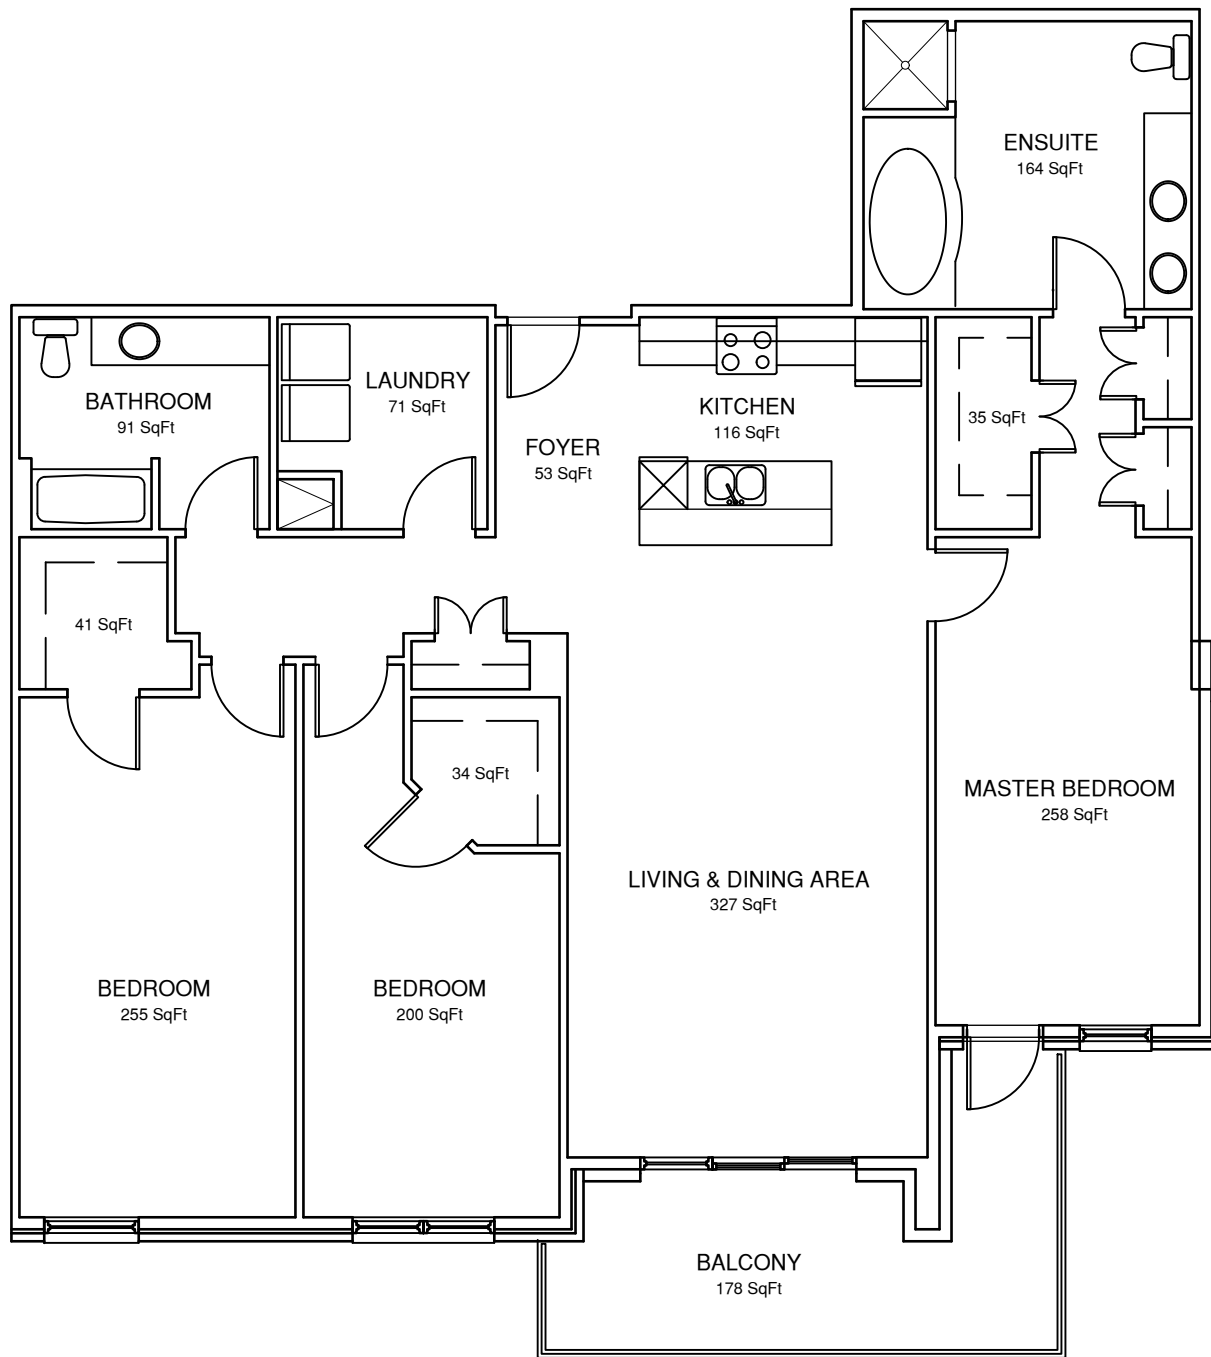

TYPICAL FLOOR PLATE
Harmony Square II
88 Hogan Court

Parking Lot / Lake

UNIT #01
2 BEDROOM + DEN

FLOOR PLAN B

UNIT: 1542 ft²
BALCONY: 304 ft²
TOTAL: 1846 ft²

ALL DIMENSIONS ARE APPROXIMATE.
ACTUAL (AS-BUILT) DIMENSIONS AND UNIT SPECIFICS MAY VARY.

**UNIT #02
2 BEDROOM**

FLOOR PLAN A

UNIT: 1615 ft²
 BALCONY: 309 ft²
 TOTAL: 2150 ft²

TYPICAL FLOOR

Parking Lot / Lake

ALL DIMENSIONS ARE APPROXIMATE.
 ACTUAL (AS-BUILT) DIMENSIONS AND UNIT SPECIFICS MAY VARY.

**UNIT #03
3 BEDROOM**

FLOOR PLAN C

UNIT: 1876 ft²
BALCONY: 178 ft²
TOTAL: 2054 ft²

ALL DIMENSIONS ARE APPROXIMATE.
ACTUAL (AS-BUILT) DIMENSIONS AND UNIT SPECIFICS MAY VARY.

UNIT #04
1 BEDROOM + DEN

FLOOR PLAN F

UNIT: 1200 ft²
 BALCONY: 117 ft²
 TOTAL: 1317 ft²

ALL DIMENSIONS ARE APPROXIMATE.
 ACTUAL (AS-BUILT) DIMENSIONS AND UNIT SPECIFICS MAY VARY.

UNIT #05
2 BEDROOM + DEN

FLOOR PLAN D
 UNIT: 1581 ft²
 BALCONY: 161 ft²
 TOTAL: 1742 ft²