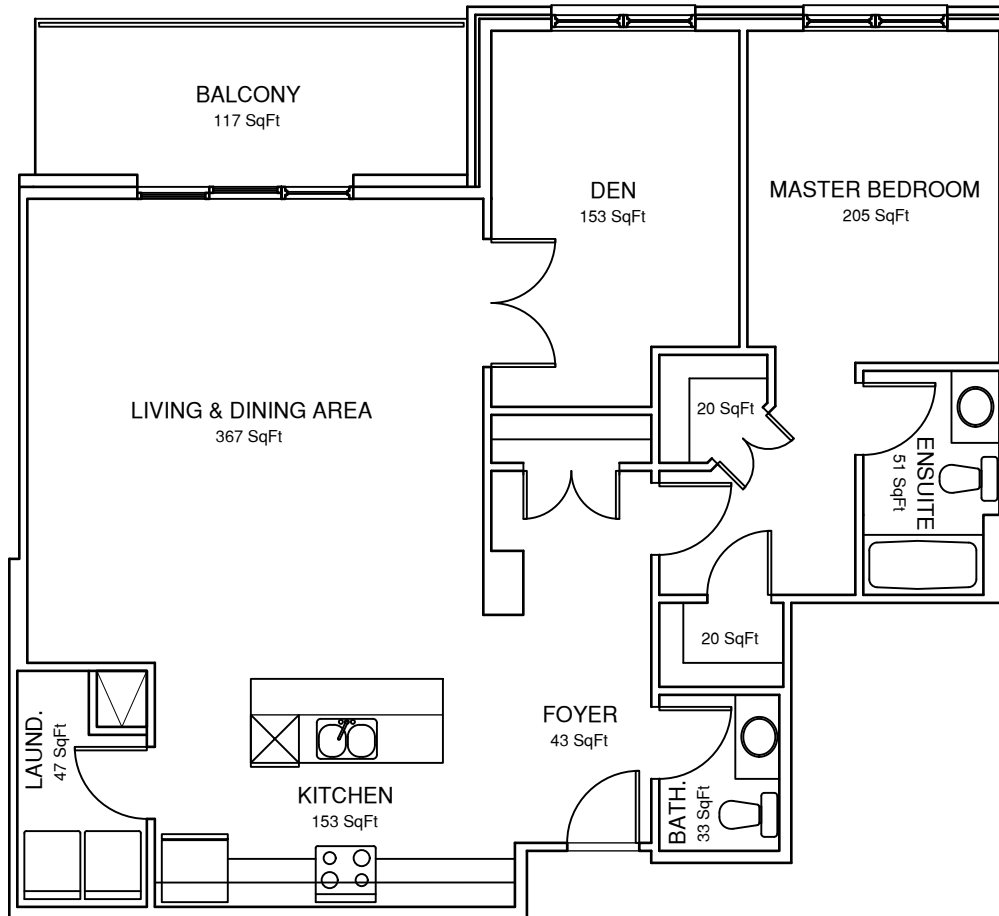

TYPICAL FLOOR PLATE
Harmony Square II
88 Hogan Court

Parking Lot / Lake

UNIT #01
2 BEDROOM + DEN

FLOOR PLAN B

UNIT: 1542 ft²
BALCONY: 304 ft²
TOTAL: 1846 ft²

ALL DIMENSIONS ARE APPROXIMATE.
ACTUAL (AS-BUILT) DIMENSIONS AND UNIT SPECIFICS MAY VARY.

**UNIT #02
2 BEDROOM**

FLOOR PLAN A

UNIT: 1615 ft²
 BALCONY: 309 ft²
 TOTAL: 2150 ft²

TYPICAL FLOOR

Parking Lot / Lake

ALL DIMENSIONS ARE APPROXIMATE.
 ACTUAL (AS-BUILT) DIMENSIONS AND UNIT SPECIFICS MAY VARY.

**UNIT #03
3 BEDROOM**

FLOOR PLAN C

UNIT: 1876 ft²
BALCONY: 178 ft²
TOTAL: 2054 ft²

ALL DIMENSIONS ARE APPROXIMATE.
ACTUAL (AS-BUILT) DIMENSIONS AND UNIT SPECIFICS MAY VARY.

UNIT #04
1 BEDROOM + DEN

FLOOR PLAN F

UNIT: 1200 ft²
 BALCONY: 117 ft²
 TOTAL: 1317 ft²

ALL DIMENSIONS ARE APPROXIMATE.
 ACTUAL (AS-BUILT) DIMENSIONS AND UNIT SPECIFICS MAY VARY.

UNIT #05
2 BEDROOM + DEN

FLOOR PLAN D
 UNIT: 1581 ft²
 BALCONY: 161 ft²
 TOTAL: 1742 ft²