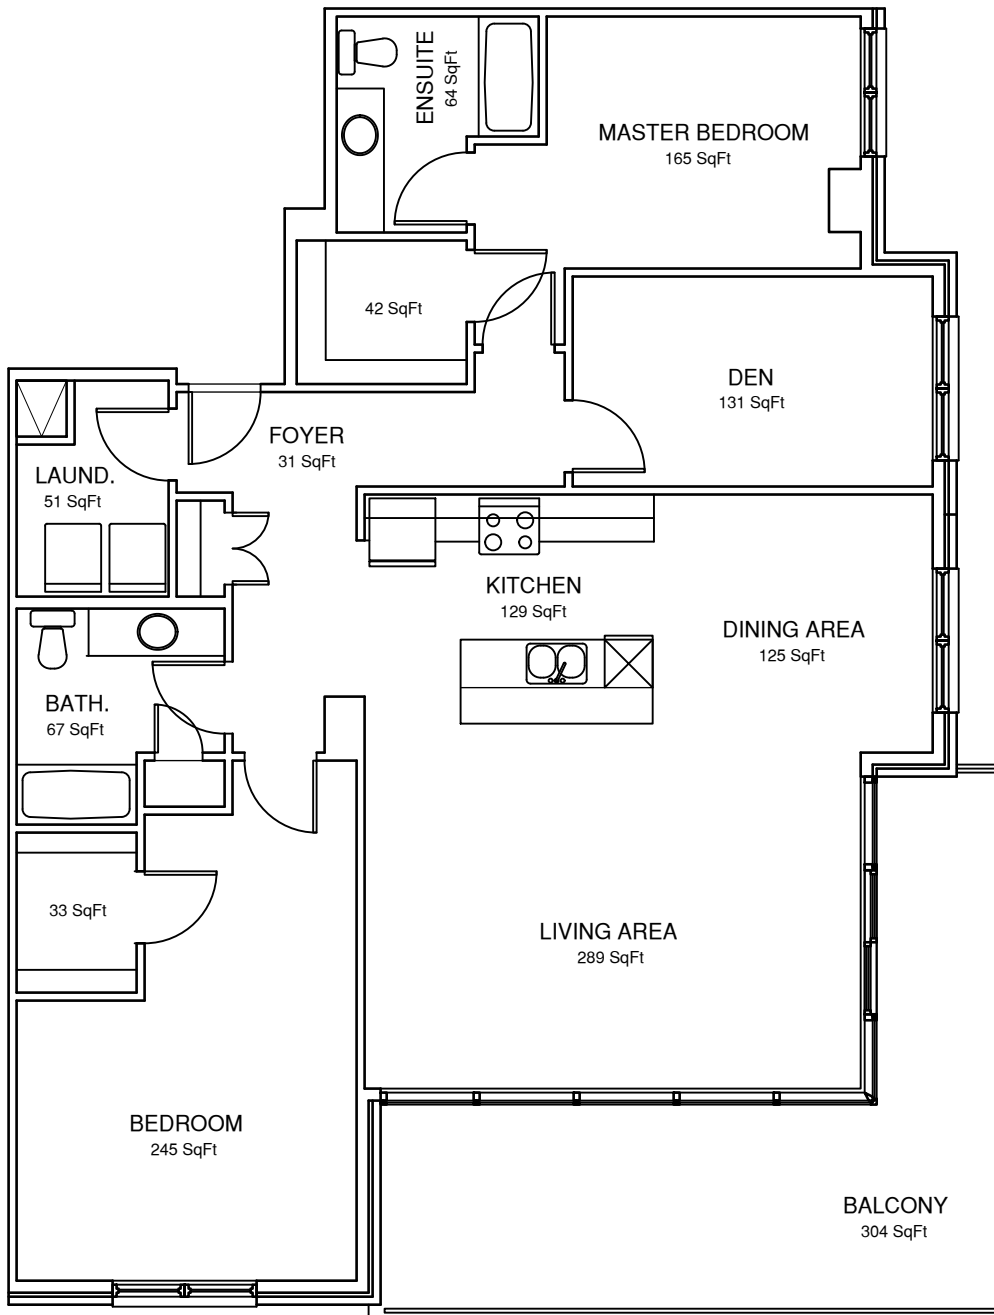

TYPICAL FLOOR PLATE
Harmony Square II
88 Hogan Court

Parking Lot / Lake

UNIT #01
2 BEDROOM + DEN

FLOOR PLAN B

UNIT: 1542 ft²
BALCONY: 304 ft²
TOTAL: 1846 ft²

ALL DIMENSIONS ARE APPROXIMATE.
ACTUAL (AS-BUILT) DIMENSIONS AND UNIT SPECIFICS MAY VARY.

UNIT: 1200 ft²
 BALCONY: 117 ft²
 TOTAL: 1317 ft²

ALL DIMENSIONS ARE APPROXIMATE.
 ACTUAL (AS-BUILT) DIMENSIONS AND UNIT SPECIFICS MAY VARY.

UNIT #05
2 BEDROOM + DEN

FLOOR PLAN D
 UNIT: 1581 ft²
 BALCONY: 161 ft²
 TOTAL: 1742 ft²

ALL DIMENSIONS ARE APPROXIMATE.
 ACTUAL (AS-BUILT) DIMENSIONS AND UNIT SPECIFICS MAY VARY.

**UNIT #06
2 BEDROOM**

FLOOR PLAN E

UNIT: 1335 ft²
 BALCONY: 283 ft²
 TOTAL: 1618 ft²

TYPICAL FLOOR

Parking Lot / Lake

ALL DIMENSIONS ARE APPROXIMATE.
 ACTUAL (AS-BUILT) DIMENSIONS AND UNIT SPECIFICS MAY VARY.

UNIT #07
2 BEDROOM + DEN

FLOOR PLAN B2
 UNIT: 1542 ft²
 BALCONY: 304 ft²
 TOTAL: 1846 ft²

ALL DIMENSIONS ARE APPROXIMATE.
 ACTUAL (AS-BUILT) DIMENSIONS AND UNIT SPECIFICS MAY VARY.