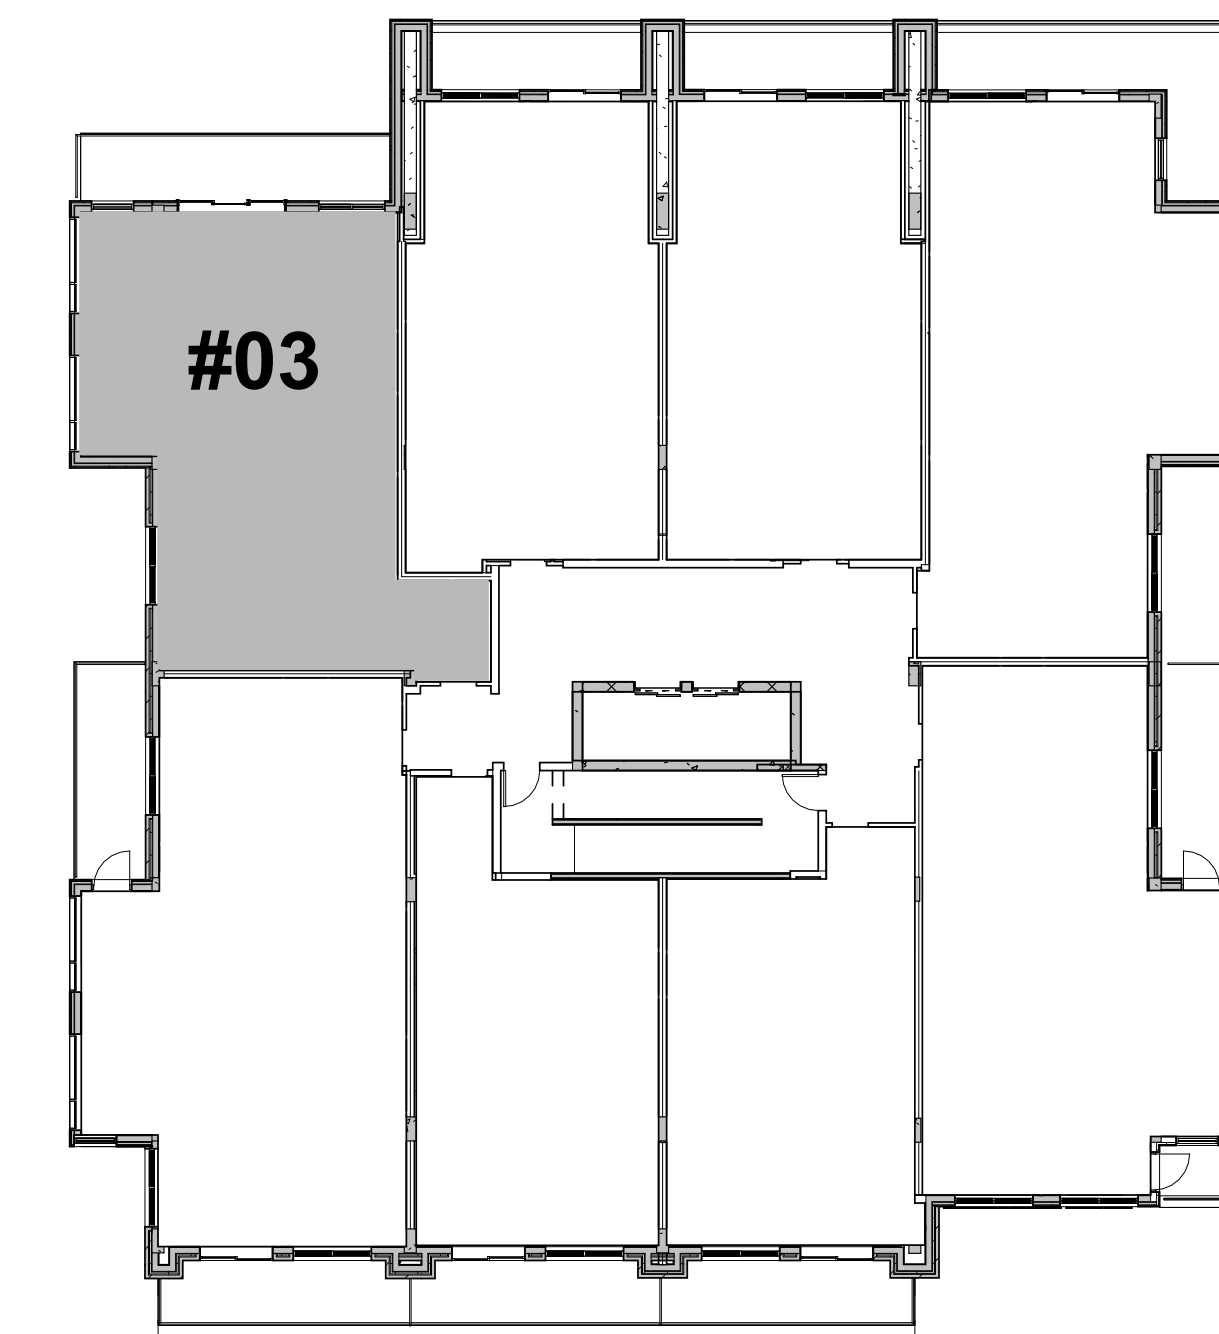

UNIT #03 2 BEDROOM

FLOOR PLAN H

Units: 203, 303, 403, 503,

UNIT: 974 ft²
BALCONY: 218 ft²
TOTAL: 1192 ft²

BEDFORD BASIN

BEDFORD HIGHWAY

ROCKINGHAM STATION

205 Bedford Highway
Halifax, NS B3M 0R5

ALL DIMENSIONS ARE APPROXIMATE.
ACTUAL (AS-BUILT) DIMENSIONS AND UNIT SPECIFICS MAY VARY.