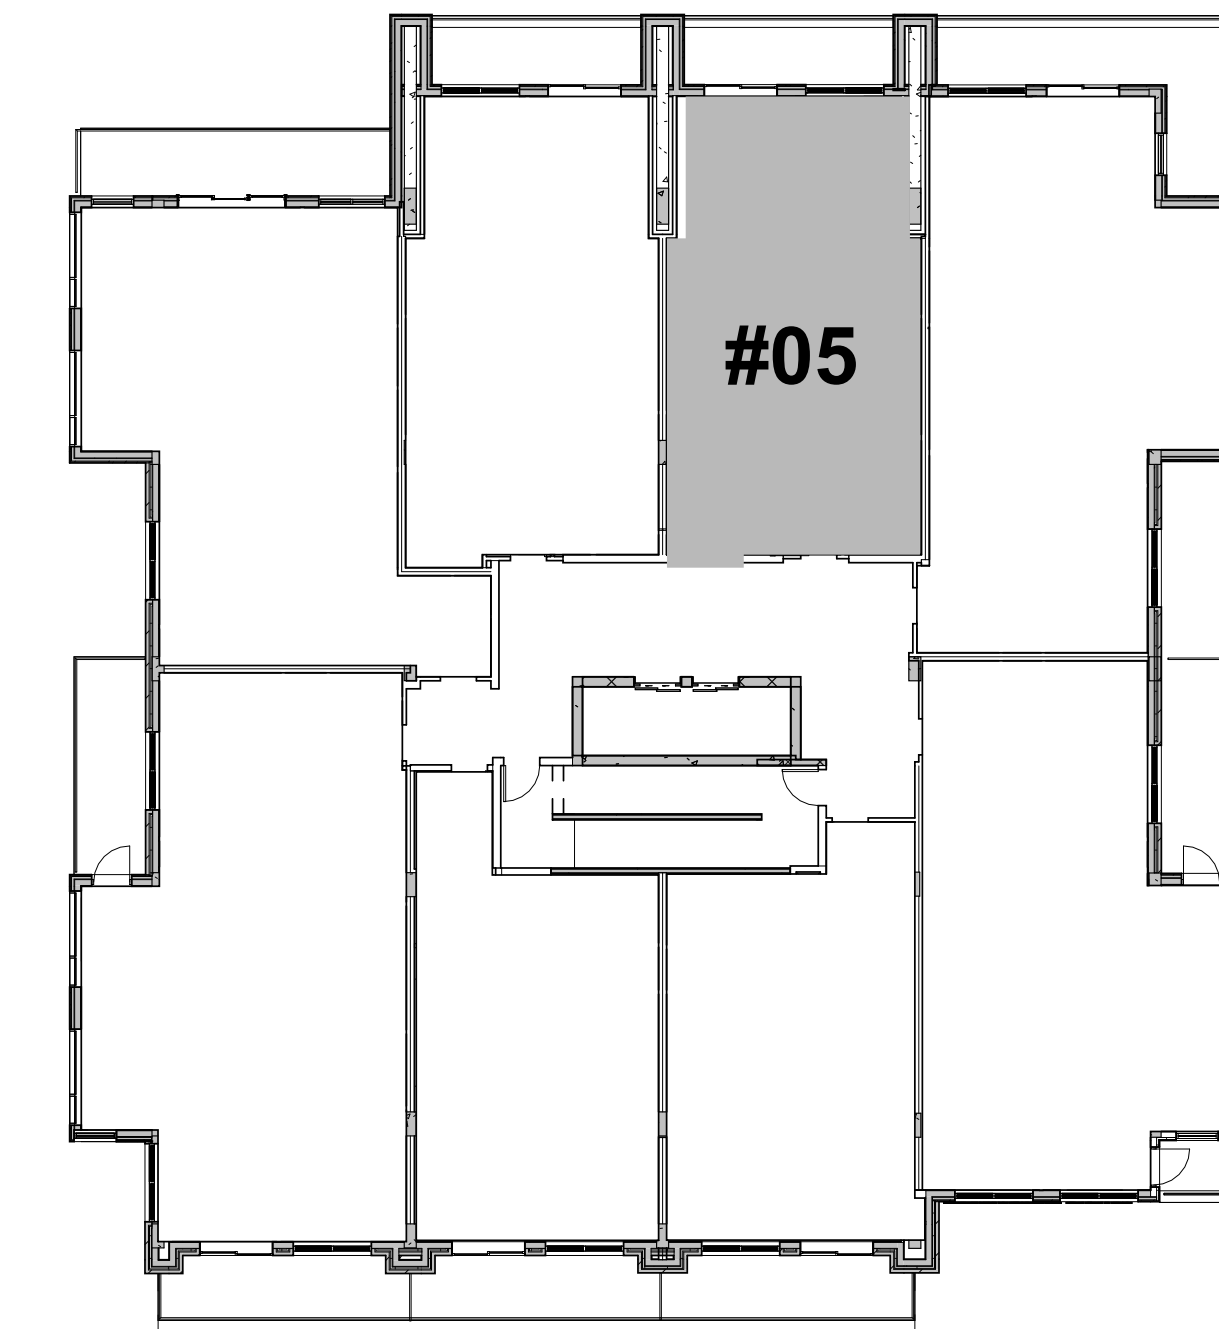

UNIT #05 2 BEDROOM

FLOOR PLAN H

Units: 205, 305, 405, 505, 605, 705

UNIT: 777 ft²
BALCONY: 107 ft²
TOTAL: 884 ft²

BEDFORD BASIN

BEDFORD HIGHWAY

ROCKINGHAM STATION

205 Bedford Highway
Halifax, NS B3M 0R5

ALL DIMENSIONS ARE APPROXIMATE.
ACTUAL (AS-BUILT) DIMENSIONS AND UNIT SPECIFICS MAY VARY.