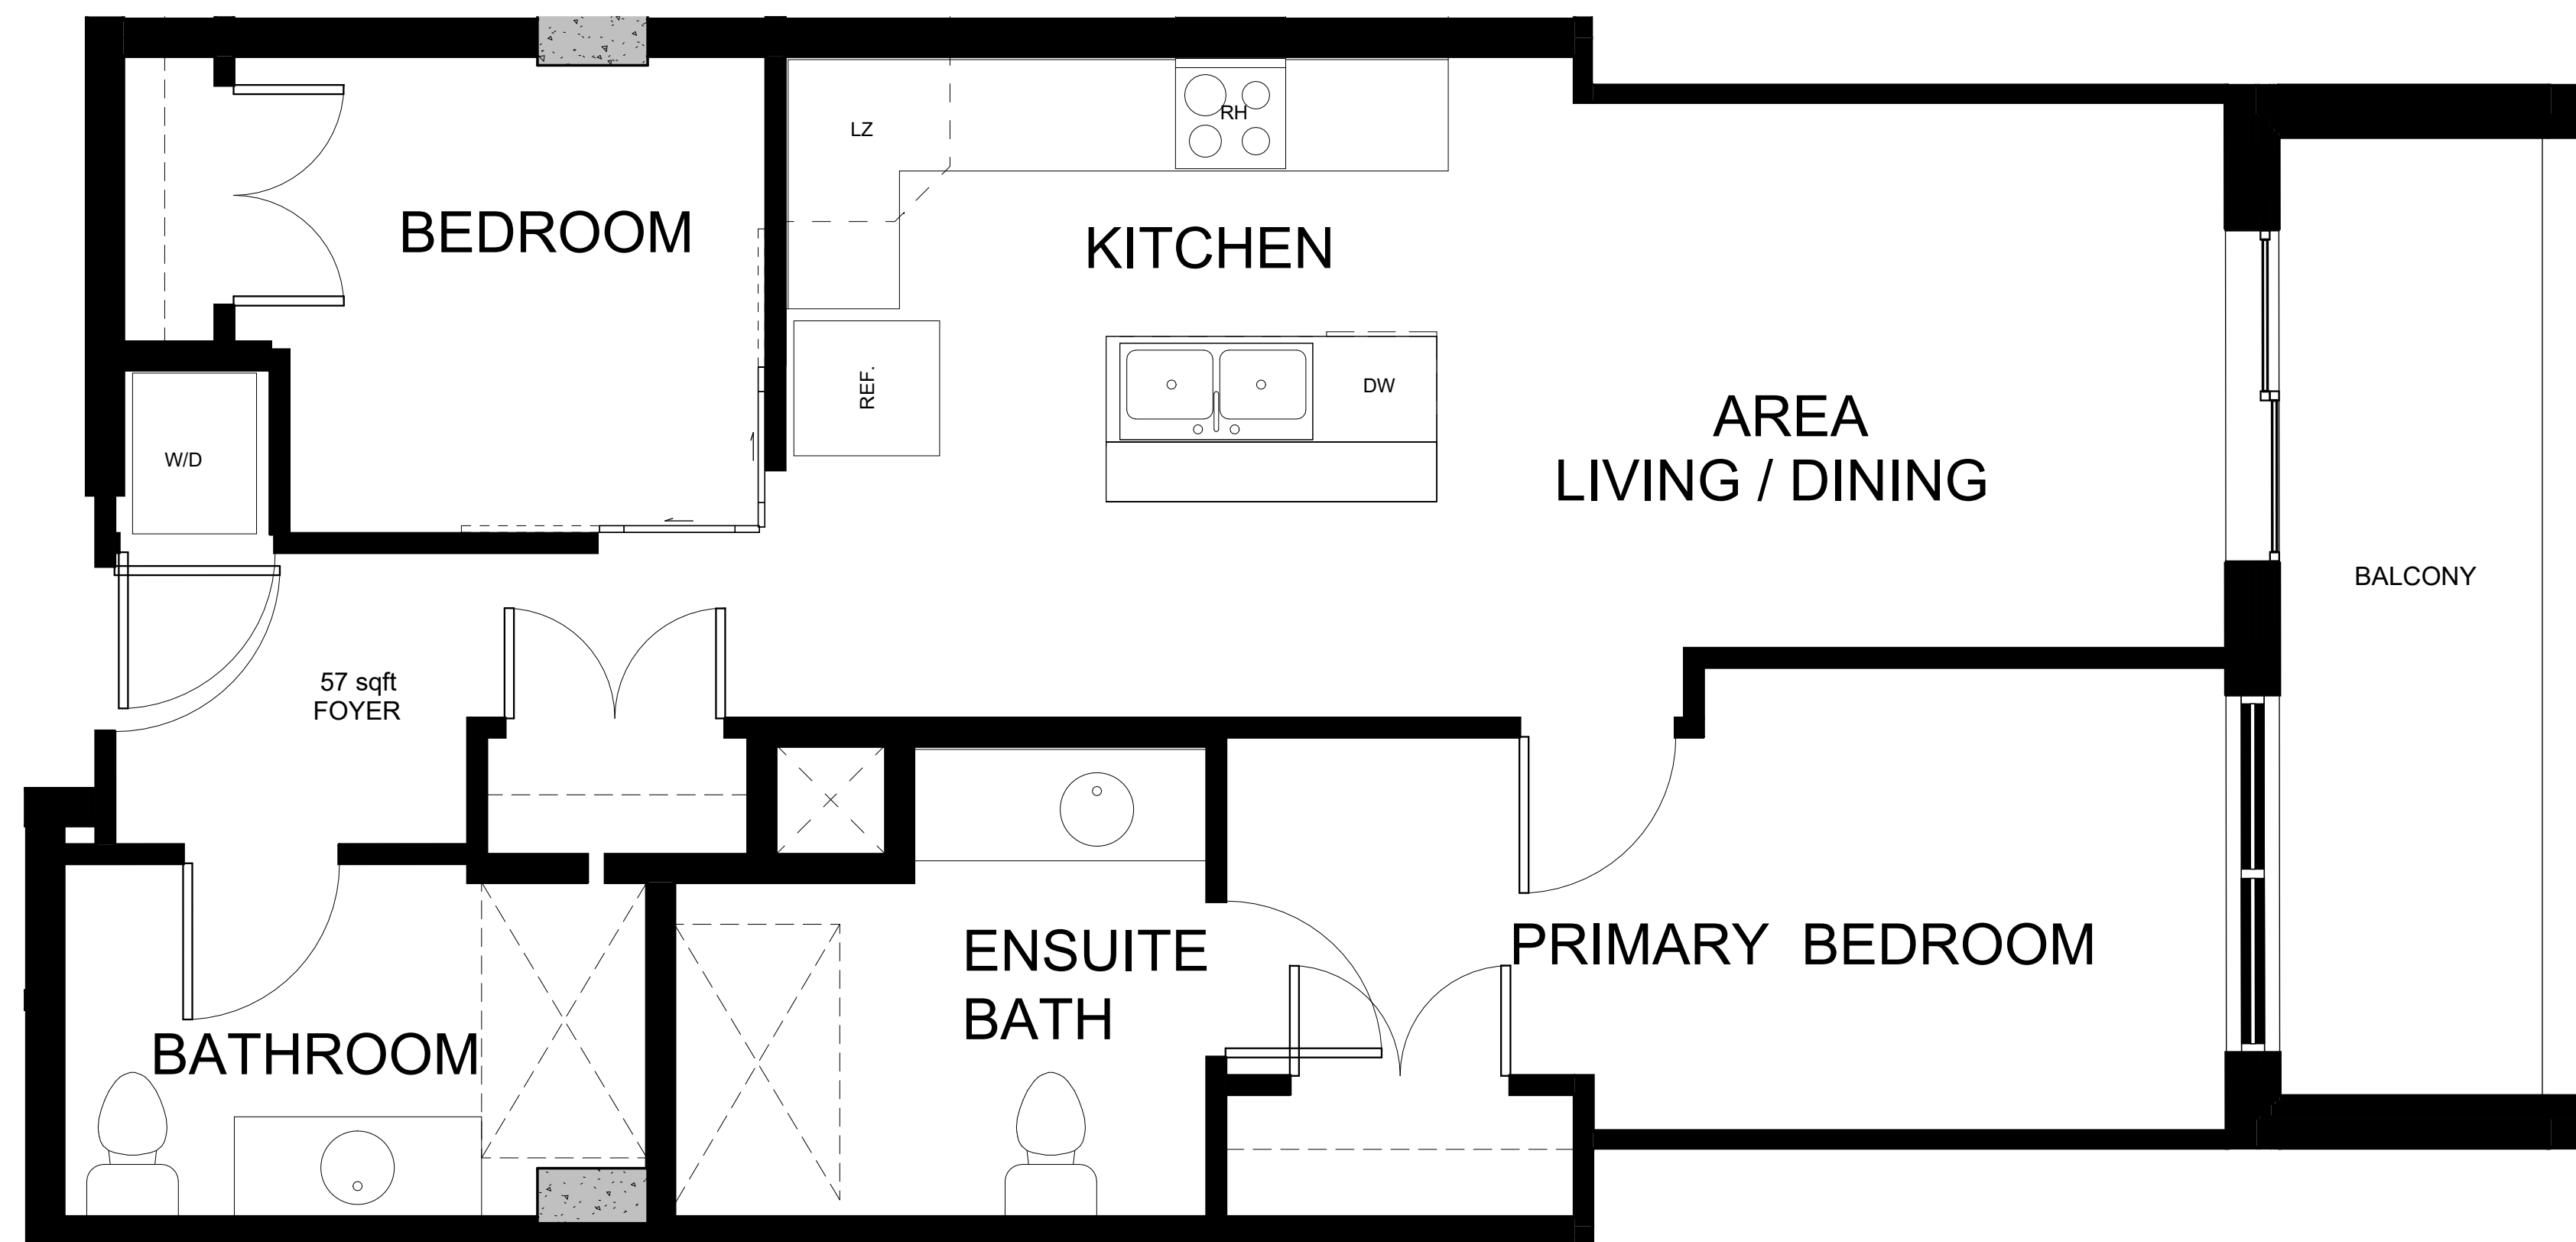

UNIT #05 2 BEDROOM

FLOOR PLAN H

Units: 205, 305, 405, 505, 605, 705

UNIT: 777 ft²
BALCONY: 107 ft²
TOTAL: 884 ft²

BEDFORD BASIN

BEDFORD HIGHWAY

ROCKINGHAM STATION

205 Bedford Highway
Halifax, NS B3M 0R5

ALL DIMENSIONS ARE APPROXIMATE.
ACTUAL (AS-BUILT) DIMENSIONS AND UNIT SPECIFICS MAY VARY.